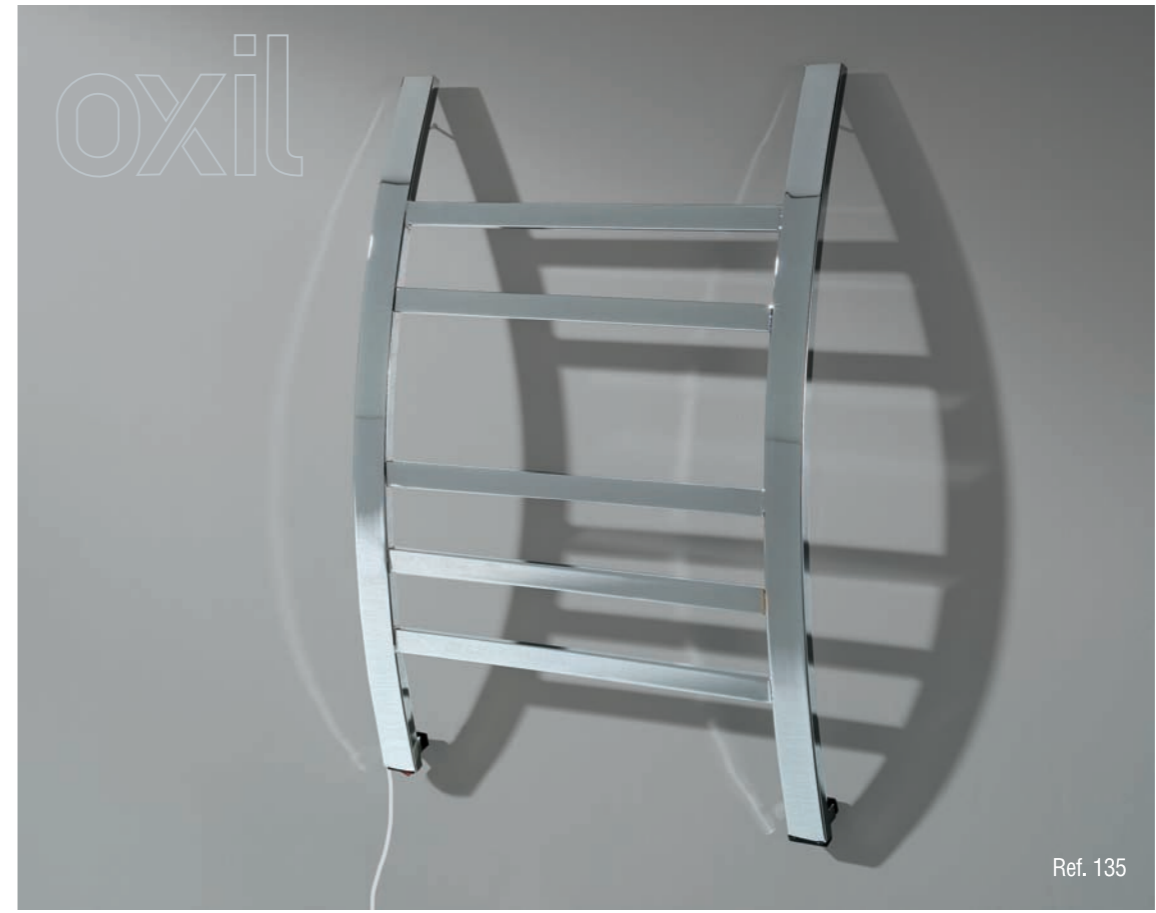

Serie CONVECTOR - SECADOR

electric towel warmer  
accessories  
of

Ref. 135

Ref. 136